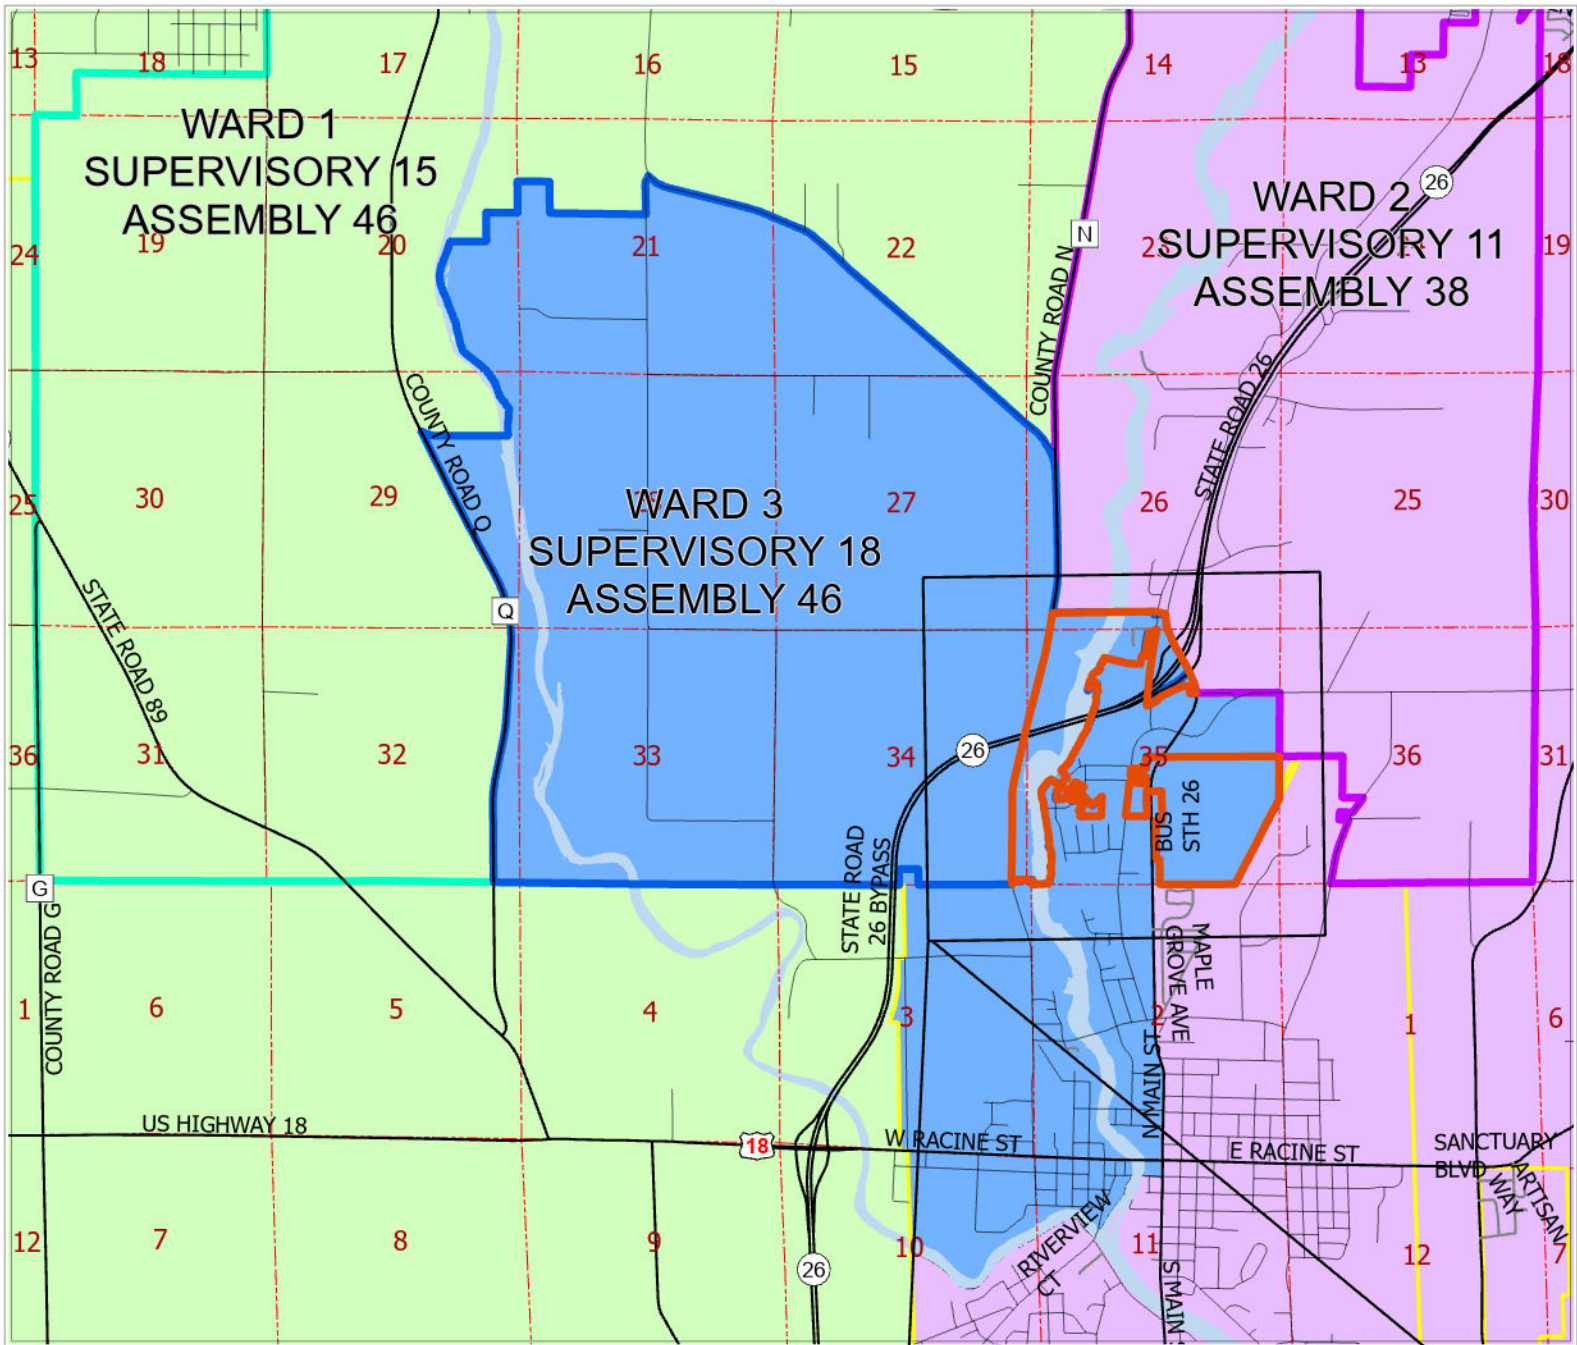

# Town of Aztalan Wards 4/10/2024

## Assembly Districts

- Ward 1- Supervisory 15 - Assembly 46
- Ward 2- Supervisory 11 - Assembly 38
- Ward 3- Supervisory 18 - Assembly 46
- Ward 4 - Supervisory 18 - Assembly 38
- Supervisor 18
- SECTION LINES
- Assembly District 38
- Assembly District 46
- City Town and Village Boundaries

0 2,000 4,000 Feet

EST. Canada, Esri, HERE, Garmin, INCREMENT P, Intermap, USGS, METI/NASA, EPA, USDA